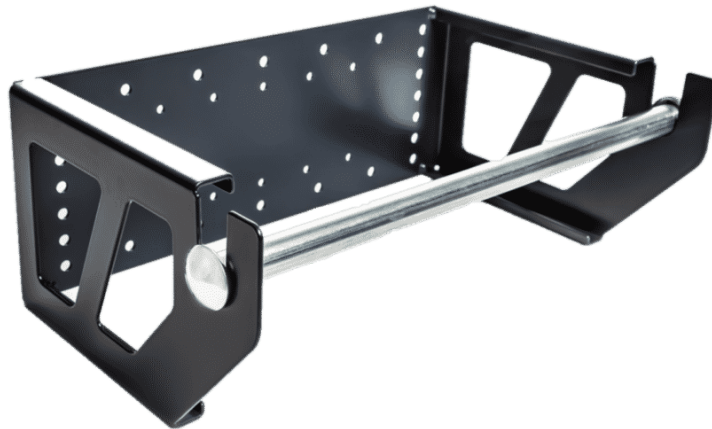

CRH – CABLE REEL HOLDER

Part Number: 33897894

<https://vanequipment.knapheide.com/van-accessories/crh-cable-reel-holder/>

CRH – Cable Reel Holder

PRODUCT INFORMATION

- The CRH Cable Reel Holder is a convenient way to store smaller sized reels of cable. It attaches to the Shelving end panel and has an easily removable cross bar to load and unload reels. It is sized to accept reels up to 12" wide and 14" in diameter.

Weight: 3.05 lbs

Dimensions: N/A