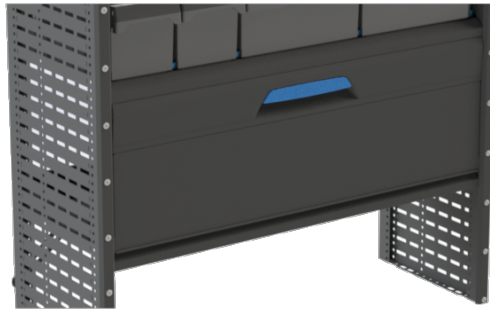

## DR40-18 DROP DOWN DOOR

**Part Number:** 33897868

<https://vanequipment.knapheide.com/van-accessories/dr40-18-drop-down-door/>

### PRODUCT INFORMATION

- Kit includes a hinged door that allows for secure storage for shelving and hardware for attaching door.
- Door fits on Wide 4 Shelving units. It attaches to upgradable shelves after removing the lip.
- Door includes a user friendly handle and a two point latching system.

**Weight:** 7.53 lbs

**Dimensions:** D"x38W"x12H"