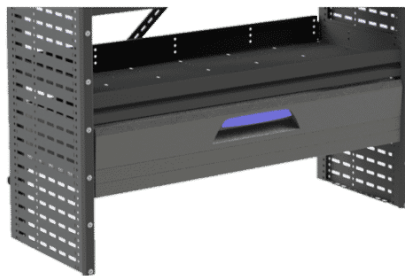

DW44-10 DRAWER

Part Number: 33897815

<https://vanequipment.knapheide.com/van-accessories/dw44-10-drawer/>

DW44-10 Drawer

PRODUCT INFORMATION

- DW44-6 and DW44-10 Drawers fit in Wide 4 Shelving.
- All drawers have a 132lb load capacity. Drawer slides are fully extendable.
- Optional Drawer Dividers are available.

Weight: 12.25 lbs

Dimensions: 14D"x38W"x6.5H"