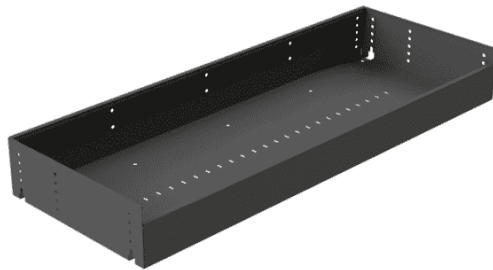

## S44 SHELF TRAY

Part Number: 33897870

<https://vanequipment.knapheide.com/van-accessories/s44-shelf-tray/>

S44 Shelf Tray

### PRODUCT INFORMATION

- S44 Shelf Tray fits Wide 4 Shelving.
- Adds additional storage to a shelving unit.
- Shelf includes fasteners for attaching to end panels.
- Dividers can be added to a Shelf Tray, but must be purchased separately.

**Weight:** 9.41 lbs

**Dimensions:** N/A