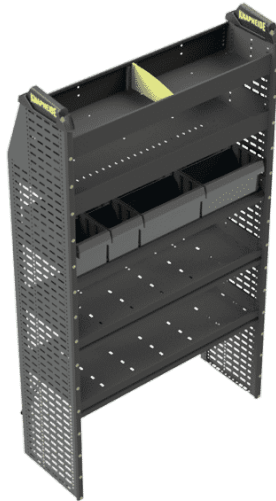

## SDIV3 DIVIDER FOR NARROW SHELF TRAY

Part Number: 33897887

<https://vanequipment.knapheide.com/van-accessories/sdiv3-divider-for-narrow-shelf-tray/>

SDIV3 Divider for Narrow Shelf Tray

### PRODUCT INFORMATION

Aluminum dividers can be added to narrow shelf trays (depth 3) or full size shelf trays (depth 4) to help further organize your storage.

**Weight:** 0.45 lbs

**Dimensions:** N/A