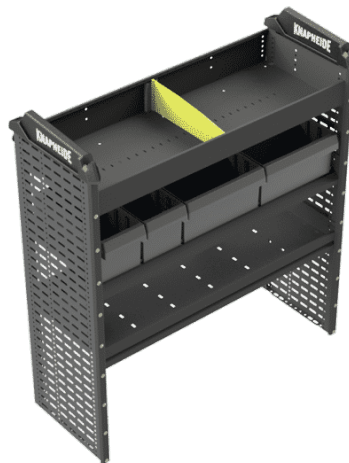

## SDIV4 DIVIDER FOR FULL SIZE SHELF TRAY

Part Number: 33897888

<https://vanequipment.knapheide.com/van-accessories/sdiv4-divider-for-full-size-shelf-tray/>

SDIV4 Divider for Full Size Shelf Tray

### PRODUCT INFORMATION

Aluminum dividers can be added to narrow shelf trays (depth 3) or full size shelf trays (depth 4) to help further organize your storage.

**Weight:** 0.45 lbs

**Dimensions:** N/A