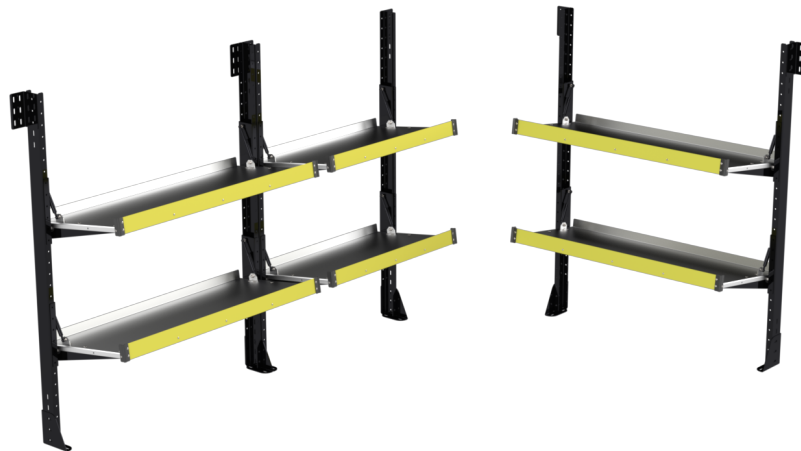

## FOLD DOWN SHELVING PACKAGE DP434H

Part Number: DP434H

<https://vanequipment.knapheide.com/van-packages/fold-down-shelving-package-dp434h/>

Fold Down Shelving Package DP434H

### PRODUCT INFORMATION

Fold Down Shelving Package DP434H includes:

Street Side Shelving:

34743792 – Folding Shelf 20D x 48W x 63H

34743813 – Folding Shelf 20D x 36W x 63H

Curb Side Shelving:

34743792 – Folding Shelf 20D x 48W x 63H

**Weight:** 200 lbs

**Dimensions:** N/A