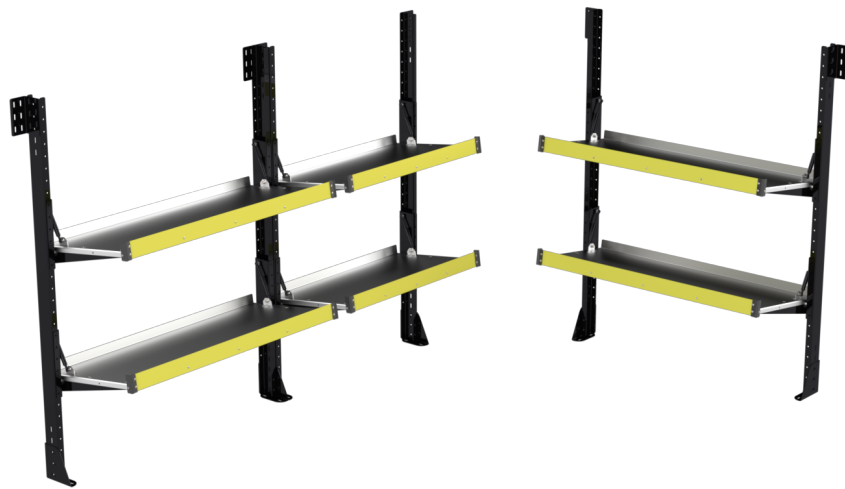

## FOLD DOWN SHELVING PACKAGE DP434X

Part Number: DP434X

<https://vanequipment.knapheide.com/van-packages/fold-down-shelving-package-dp434x/>

Fold Down Shelving Package DP434X

### PRODUCT INFORMATION

Fold Down Shelving Package DP434X includes:

Street Side Shelving:

34736409 – Folding Shelf 20D x 48W x 65H

34736431 – Folding Shelf 20D x 36W x 65H

Curb Side Shelving:

34736431 – Folding Shelf 20D x 48W x 65H

**Weight:** 201 lbs

**Dimensions:** N/A