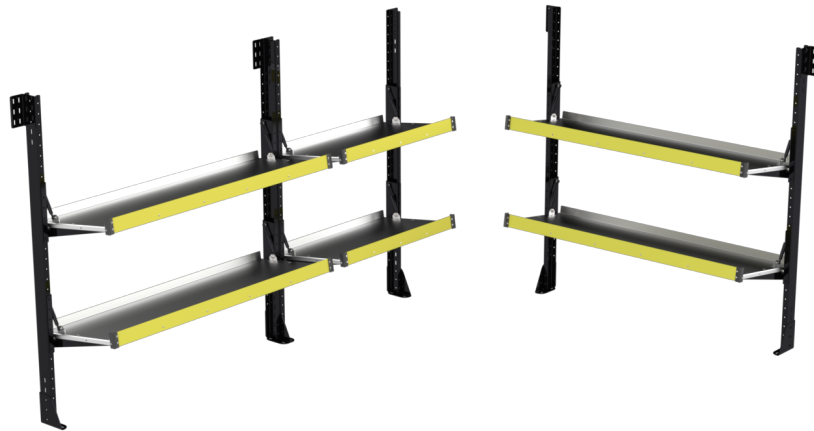

FOLD DOWN SHELVING PACKAGE DP535X

Part Number: DP535X

<https://vanequipment.knapheide.com/van-packages/fold-down-shelving-package-dp535x/>

Fold Down Shelving Package DP535X

PRODUCT INFORMATION

Fold Down Shelving Package DP535X includes:

Street Side Shelving:

34735782 – Folding Shelf 20D x 60W x 65H

34736431 – Folding Shelf 20D x 36W x 65H

Curb Side Shelving:

34735782 – Folding Shelf 20D x 60W x 65H

Weight: 213 lbs

Dimensions: N/A

PACKAGE PARTS

ITEM	PART NUMBER	DESCRIPTION	QTY
1	34735782	Folding Shelf 20D x 60W x 65H	2
2	34736431	Folding Shelf 20D x 36W x 65H	1