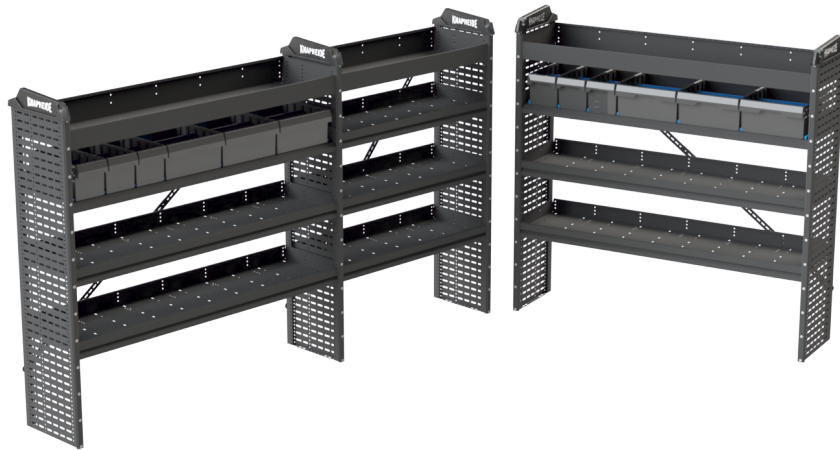

## BASE VAN PACKAGE BP646M

Part Number: BP646M

<https://vanequipment.knapheide.com/van-packages/ford-transit-148b-medium-roof/>

Base Van Package BP646M

### PRODUCT INFORMATION

Base package BP646M includes:

**Street Side Shelving**

Base: 33897793 – 4680-1

Ext: 33897788 – 4480-2

**Curb Side Shelving**

Base: 33897793 – 4680-1

**Weight:** lbs

**Dimensions:** N/A