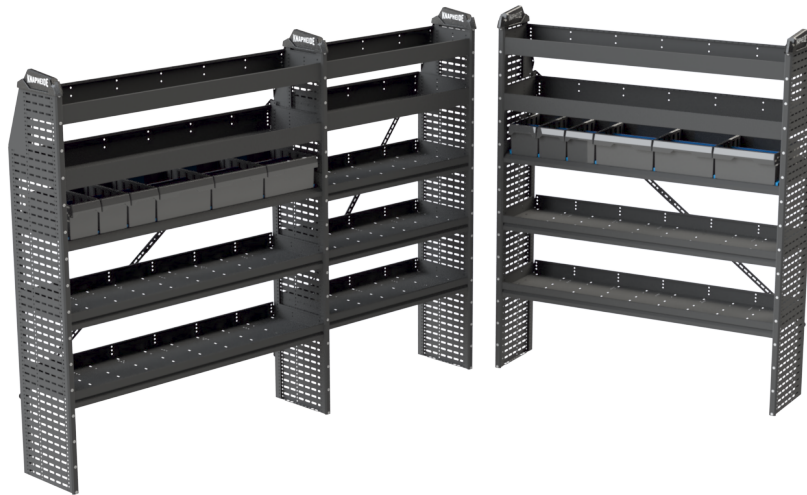

BASE VAN PACKAGE BP646H

Part Number: BP646H

<https://vanequipment.knapheide.com/van-packages/ford-transit-148wb-high-roof/>

Base Van Package BP646H

PRODUCT INFORMATION

Base package BP646H includes:

Street Side Shelving

Base: 33897795 – 46100-1

Ext.: 33897790 – 44100-2

Curb Side Shelving

Base: 33897795 – 46100-1

Weight: lbs

Dimensions: N/A

PACKAGE PARTS

ITEM	PART NUMBER	DESCRIPTION	QTY
1	33897795	46100-1 Shelving Base	2
2	33897790	44100-2 Shelving Extension	1