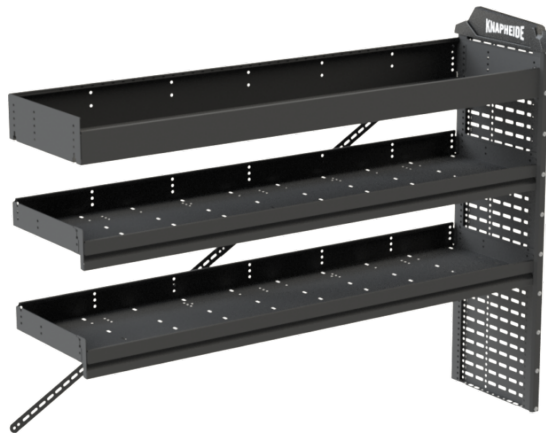

4660-2 SHELVING EXTENSION

Part Number: 33897792

<https://vanequipment.knapheide.com/van-shelving/4660-2-shelving-extension/>

4660-2 Shelving Extension

PRODUCT INFORMATION

- Van shelving is constructed primarily of powder-coated steel.
- Each shelving base includes one row of S-Boxes/Wide S-Boxes with one divider per box.
- Each kit includes all assembly hardware and installation hardware for mounting into a cargo van.
- Each shelf has a load rating of 175 lbs.

Weight: 54.08 lbs

Dimensions: 15D"x58W"x44H"