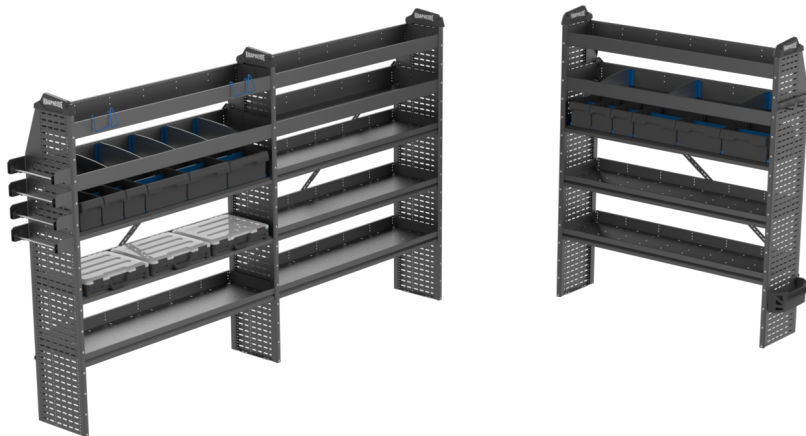

EL-H VAN INTERIOR ELECTRICIAN UPGRADE+BP666H

Part Number: 34290937+BP666H

<https://vanequipment.knapheide.com/vocational-packages/el-h-van-interior-electrician-upgradebp666h/>

PRODUCT INFORMATION

Electricians need a specific set of utilities in their work van interior. The KVE Electrician Upgrade package adds a number of helpful accessories to your Knapheide Van Equipment base packages.

This upgrade package is paired with a BP666H Base Package and is intended for use with specific vans listed below.

The Electrician upgrade includes the parts listed below.

Weight: lbs

Dimensions: N/A

PACKAGE PARTS

| ITEM | PART NUMBER | DESCRIPTION | QTY |
|------|--------------------------|--|-----|
| 1 | BP666H | Base Van Package BP666H | 1 |
| 2 | 33897374 | T-Box 1x1 IB 48 | 1 |
| 3 | 33897375 | T-Box 1x2 IB 24 | 1 |
| 4 | 33897376 | T-Box 2x2 IB 12 | 1 |
| 5 | 12322848 | Box Slides | 4 |
| 6 | 33897888 | SDIV4 Divider for Full Size Shelf Tray | 8 |
| 7 | 33897303 | CH Cord Holder | 2 |
| 8 | 33897890 | SP Storage Pocket | 1 |
| 9 | 33897892 | HS Hook Strip | 1 |
| 10 | 33897893 | WSH - Wire Spool Holder | 4 |