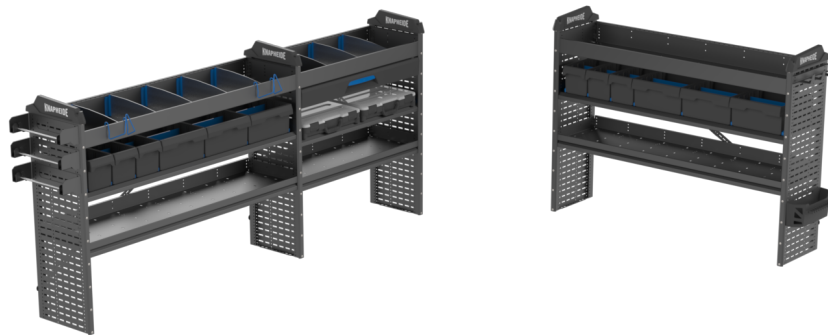

EL-L VAN INTERIOR ELECTRICIAN UPGRADE+BP646L

Part Number: 34290917+BP646L

<https://vanequipment.knapheide.com/vocational-packages/el-l-van-interior-electrician-upgradebp646l/>

PRODUCT INFORMATION

Electricians need a specific set of utilities in their work van interior. The KVE Electrician Upgrade package adds a number of helpful accessories to your Knapheide Van Equipment base packages.

This upgrade package is paired with a BP646L Base Package and is intended for use with specific vans listed below.

The Electrician upgrade includes the parts listed below.

Weight: lbs

Dimensions: N/A

PACKAGE PARTS

ITEM	PART NUMBER	DESCRIPTION	QTY
1	BP646L	Base Van Package BP646L	1
2	33897814	DW44-6 Drawer	1
3	33897374	T-Box 1x1 IB 48	1
4	33897375	T-Box 1x2 IB 24	1
5	12322848	Box Slides	3
6	33897888	SDIV4 Divider for Full Size Shelf Tray	8
7	33897890	SP Storage Pocket	1
8	33897892	HS Hook Strip	1
9	33897303	CH Cord Holder	2
10	33897893	WSH - Wire Spool Holder	3