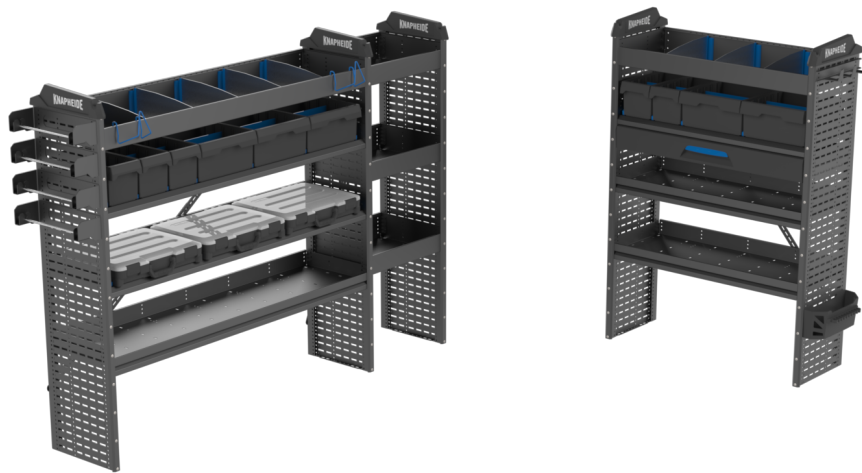

EL-M VAN INTERIOR ELECTRICIAN UPGRADE+BP624M

Part Number: 34290927+BP624M

<https://vanequipment.knapheide.com/vocational-packages/el-m-van-interior-electrician-upgrade/>

PRODUCT INFORMATION

Electricians need a specific set of utilities in their work van interior. The KVE Electrician Upgrade package adds a number of helpful accessories to your Knapheide Van Equipment base packages.

This upgrade package is paired with a BP624M Base Package and is intended for use with specific vans listed below.

The Electrician upgrade includes the parts listed below.

Weight: lbs

Dimensions: N/A

PACKAGE PARTS

ITEM	PART NUMBER	DESCRIPTION	QTY
1	BP624M	Base Van Package BP624M	
2	33897814	DW44-6 Drawer	1
3	33897374	T-Box 1x1 IB 48	1
4	33897375	T-Box 1x2 IB 24	1
5	33897376	T-Box 2x2 IB 12	1
6	12322848	Box Slides	4
7	33897888	SDIV4 Divider for Full Size Shelf Tray	8
8	33897303	CH Cord Holder	2
9	33897890	SP Storage Pocket	1
10	33897892	HS Hook Strip	1
11	33897893	WSH - Wire Spool Holder	4