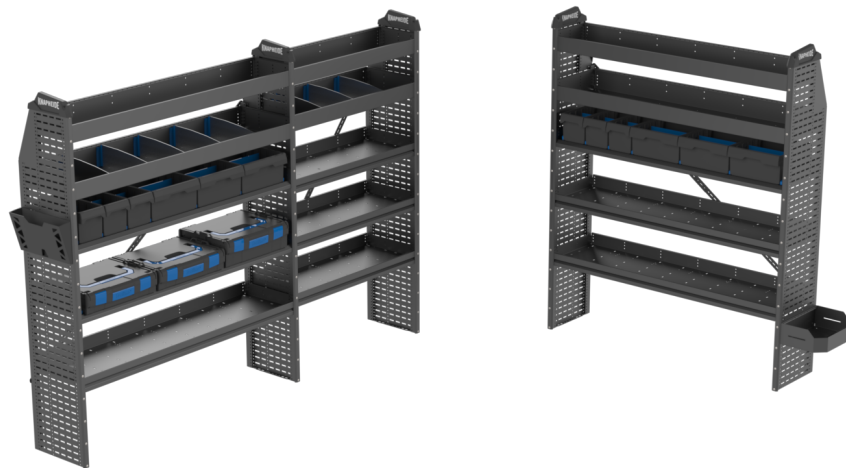

## GS-H VAN INTERIOR GENERAL SERVICE UPGRADE+BP646H

Part Number: 34290967+BP646H

<https://vanequipment.knapheide.com/vocational-packages/gs-h-van-interior-general-service-upgrade/>

GS-H Van Interior General Service Upgrade+BP646H

### PRODUCT INFORMATION

General service contractors work in vehicles that come in all shapes and sizes. When paired with a Knapheide Base Package, the General Service Upgrade transforms your service van into a versatile workshop to help you maximize organization and—ultimately—profit.

This upgrade package is paired with a BP646H Base Package and is intended for use with specific vans listed below.

The General Service upgrade includes the parts listed below.

**Weight:** lbs

**Dimensions:** N/A

## PACKAGE PARTS

ITEM	PART NUMBER	DESCRIPTION	QTY
1	<a href="#">BP646H</a>	<a href="#">Base Van Package BP646H</a>	1
2	<a href="#">12322848</a>	<a href="#">Box Slides</a>	4
3	<a href="#">33897085</a>	<a href="#">L-Box 102 Mixed IB</a>	1
4	<a href="#">33897086</a>	<a href="#">L-Box 102 SC Tray</a>	1
5	<a href="#">33897268</a>	<a href="#">L-Box 136 SC Tray</a>	1
6	<a href="#">33897888</a>	<a href="#">SDIV4 Divider for Full Size Shelf Tray</a>	8
7	<a href="#">33897891</a>	<a href="#">PSP - Paper Storage Pocket</a>	1
8	<a href="#">33897895</a>	<a href="#">BSP - Big Storage Pocket</a>	1