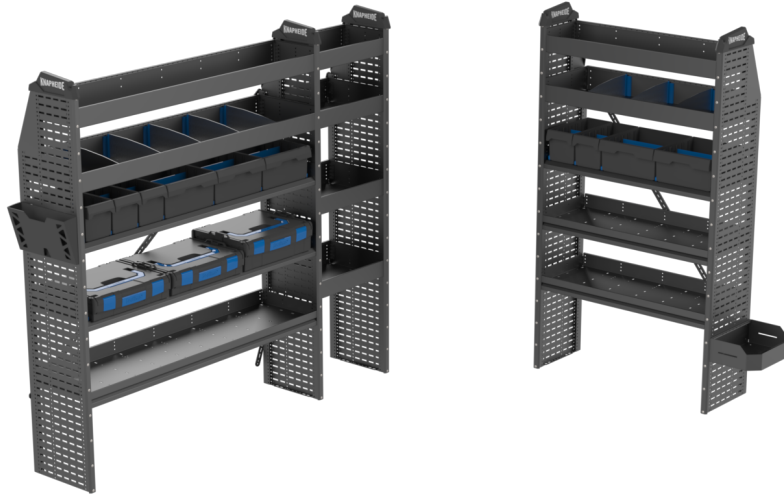

GS-H VAN INTERIOR GENERAL SERVICE UPGRADE+BP624H

Part Number: 34290967+BP624H

<https://vanequipment.knapheide.com/vocational-packages/gs-h-van-interior-general-service-upgradebp624h/>

PRODUCT INFORMATION

General service contractors work in vehicles that come in all shapes and sizes. When paired with a Knapheide Base Package, the General Service Upgrade transforms your service van into a versatile workshop to help you maximize organization and—ultimately—profit.

This upgrade package is paired with a BP624H Base Package and is intended for use with specific vans listed below.

The General Service upgrade includes the parts listed below.

Weight: lbs

Dimensions: N/A

PACKAGE PARTS

| ITEM | PART NUMBER | DESCRIPTION | QTY |
|------|--------------------------|--|-----|
| 1 | BP624H | Base Package BP624H | 1 |
| 2 | 12322848 | Box Slides | 4 |
| 3 | 33897085 | L-Box 102 Mixed IB | 1 |
| 4 | 33897086 | L-Box 102 SC Tray | 1 |
| 5 | 33897268 | L-Box 136 SC Tray | 1 |
| 6 | 33897888 | SDIV4 Divider for Full Size Shelf Tray | 8 |
| 7 | 33897891 | PSP - Paper Storage Pocket | 1 |
| 8 | 33897895 | BSP - Big Storage Pocket | 1 |