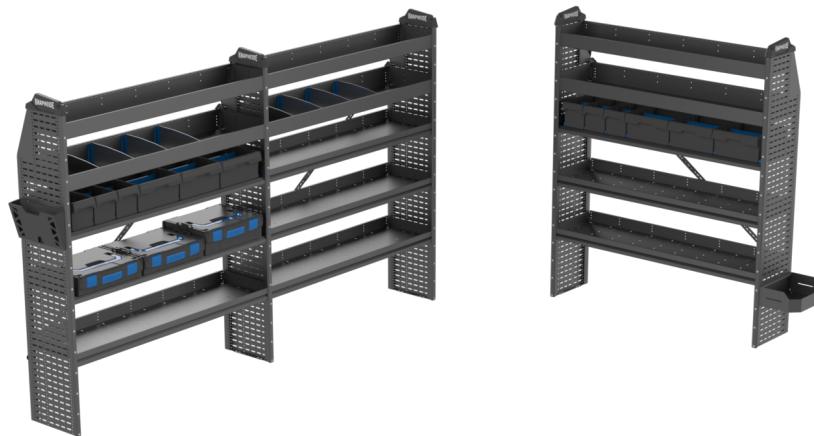

GS-H VAN INTERIOR GENERAL SERVICE UPGRADE+BP666H

Part Number: 34290967+BP666H

<https://vanequipment.knapheide.com/vocational-packages/gs-h-van-interior-general-service-upgradebp666h/>

PRODUCT INFORMATION

General service contractors work in vehicles that come in all shapes and sizes. When paired with a Knapheide Base Package, the General Service Upgrade transforms your service van into a versatile workshop to help you maximize organization and—ultimately—profit.

This upgrade package is paired with a BP666H Base Package and is intended for use with specific vans listed below.

The General Service upgrade includes the parts listed below.

Weight: lbs

Dimensions: N/A

PACKAGE PARTS

ITEM	PART NUMBER	DESCRIPTION	QTY
1	BP666H	Base Van Package BP666H	1
2	12322848	Box Slides	4
3	33897085	L-Box 102 Mixed IB	1
4	33897086	L-Box 102 SC Tray	1
5	33897268	L-Box 136 SC Tray	1
6	33897888	SDIV4 Divider for Full Size Shelf Tray	8
7	33897891	PSP - Paper Storage Pocket	1
8	33897895	BSP - Big Storage Pocket	1