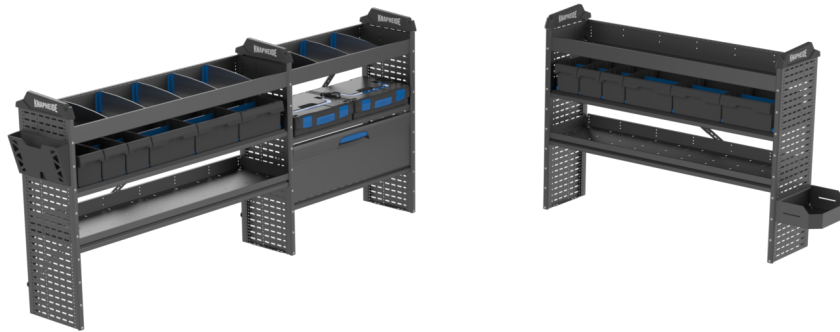

GS-L VAN INTERIOR GENERAL SERVICE UPGRADE+BP646L

Part Number: 34290947+BP646L

<https://vanequipment.knapheide.com/vocational-packages/gs-l-van-interior-general-service-upgrade/>

PRODUCT INFORMATION

General service contractors work in vehicles that come in all shapes and sizes. When paired with a Knapheide Base Package, the General Service Upgrade transforms your service van into a versatile workshop to help you maximize organization and—ultimately—profit.

This upgrade package is paired with a BP646L Base Package and is intended for use with specific vans listed below.

Base package also shown, but not included.

The General Service upgrade includes the parts listed below.

Weight: lbs

Dimensions: N/A

PACKAGE PARTS

ITEM	PART NUMBER	DESCRIPTION	QTY
1	BP646L	Base Van Package BP646L	1
2	12322848	Box Slides	3
3	33897085	L-Box 102 Mixed IB	1
4	33897086	L-Box 102 SC Tray	1
5	33897868	DR40-18 Drop Down Door	1
6	33897888	SDIV4 Divider for Full Size Shelf Tray	8
7	33897891	PSP - Paper Storage Pocket	1
8	33897895	BSP - Big Storage Pocket	1