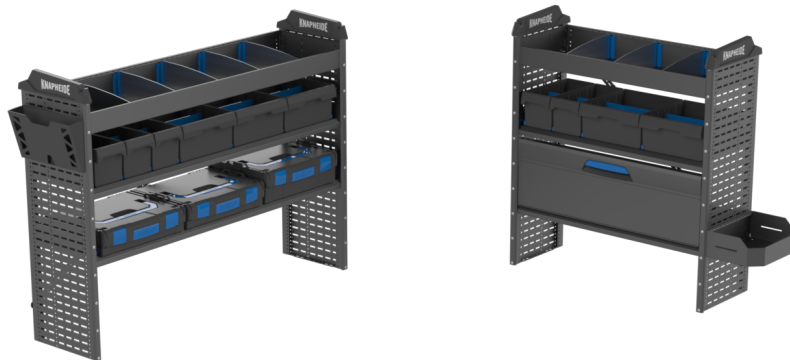

## GS-M VAN INTERIOR GENERAL SERVICE UPGRADE+BP64L

Part Number: 34290957+BP64L

<https://vanequipment.knapheide.com/vocational-packages/gs-m-van-interior-general-service-upgrade/>

GS-M Van Interior General Service Upgrade+BP64L

### PRODUCT INFORMATION

General service contractors work in vehicles that come in all shapes and sizes. When paired with a Knapheide Base Package, the General Service Upgrade transforms your service van into a versatile workshop to help you maximize organization and—ultimately—profit.

This upgrade package is paired with a BP64L Base Package and is intended for use with specific vans listed below.

The General Service upgrade includes the parts listed below.

**Weight:** lbs

**Dimensions:** N/A

## PACKAGE PARTS

ITEM	PART NUMBER	DESCRIPTION	QTY
1	<a href="#">12322848</a>	<a href="#">Box Slides</a>	4
2	<a href="#">33897085</a>	<a href="#">L-Box 102 Mixed IB</a>	1
3	<a href="#">33897086</a>	<a href="#">L-Box 102 SC Tray</a>	1
4	<a href="#">33897268</a>	<a href="#">L-Box 136 SC Tray</a>	1
5	<a href="#">33897868</a>	<a href="#">DR40-18 Drop Down Door</a>	1
6	<a href="#">33897888</a>	<a href="#">SDIV4 Divider for Full Size Shelf Tray</a>	8
7	<a href="#">33897891</a>	<a href="#">PSP - Paper Storage Pocket</a>	1
8	<a href="#">33897895</a>	<a href="#">BSP - Big Storage Pocket</a>	1
9	<a href="#">BP64L</a>	<a href="#">Base Van Package BP64L</a>	1