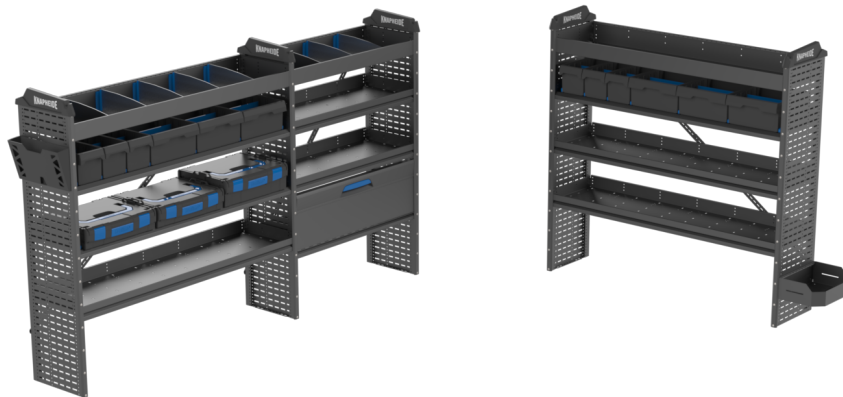

GS-M VAN INTERIOR GENERAL SERVICE UPGRADE+BP646M

Part Number: 34290957+BP646M

<https://vanequipment.knapheide.com/vocational-packages/gs-m-van-interior-general-service-upgradebp646m/>

GS-M Van Interior General Service Upgrade+BP646M

PRODUCT INFORMATION

General service contractors work in vehicles that come in all shapes and sizes. When paired with a Knapheide Base Package, the General Service Upgrade transforms your service van into a versatile workshop to help you maximize organization and—ultimately—profit.

This upgrade package is paired with a BP646M Base Package and is intended for use with specific vans listed below.

The General Service upgrade includes the parts listed below.

Weight: lbs

Dimensions: N/A

PACKAGE PARTS

ITEM	PART NUMBER	DESCRIPTION	QTY
1	BP646M	Base Van Package BP646M	1
2	12322848	Box Slides	4
3	33897085	L-Box 102 Mixed IB	1
4	33897086	L-Box 102 SC Tray	1
5	33897268	L-Box 136 SC Tray	1
6	33897868	DR40-18 Drop Down Door	1
7	33897888	SDIV4 Divider for Full Size Shelf Tray	8
8	33897891	PSP - Paper Storage Pocket	1
9	33897895	BSP - Big Storage Pocket	1